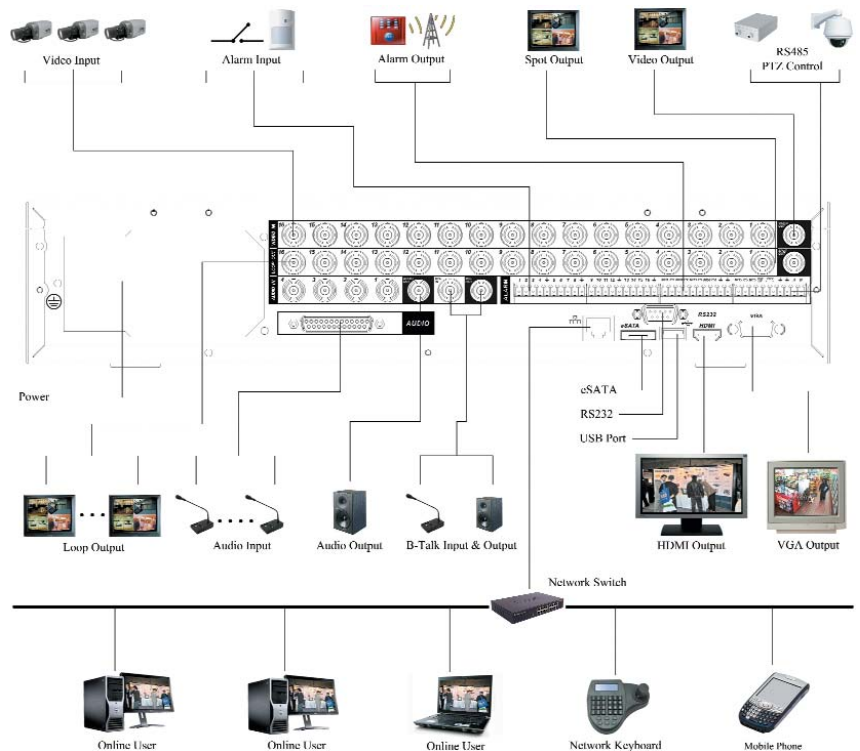

Connection Diagram