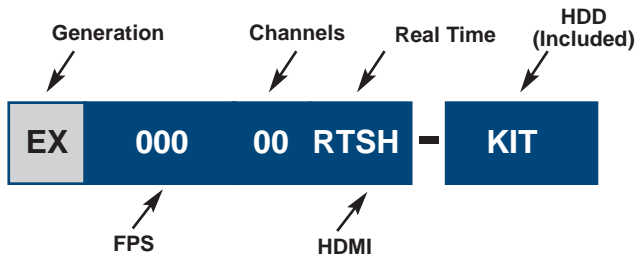

All product specifications on this brochure are subject to change without notice.

Model Reference Chart