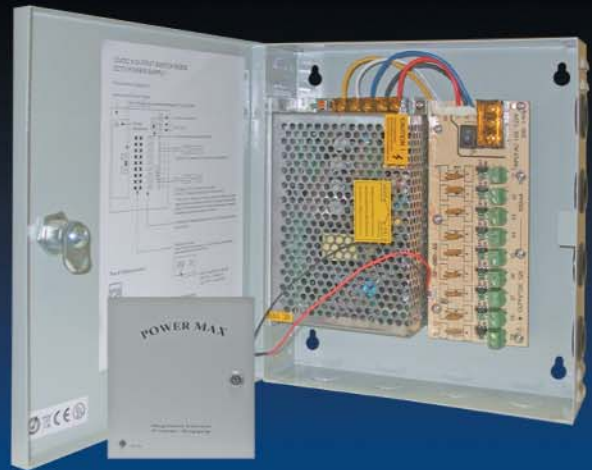

WatchNET

Integrated Digital Technologies

POW-PM-09

9 Channel Power Supply

Recommended for most CCTV applications, this 12 VDC power supply will power up to 9 fixed CCD type cameras

Technical Specifications:

- ❖ 12 Volt DC related output
- ❖ 9 Individually short circuit protected outputs with auto reset
- ❖ Continuous supply current - 500 mill amp/channel
- ❖ Surge protection with indicator
- ❖ Includes enclosure and AC power cord
- ❖ Indoor use only
- ❖ Input: 100 - 240 / 2A, 50 - 60HZ
- ❖ Output: 12VDC, regulated, 5 AMP
- ❖ Dimensions: 2"H x 8"W x 9"L
- ❖ Weight: 1.6kg