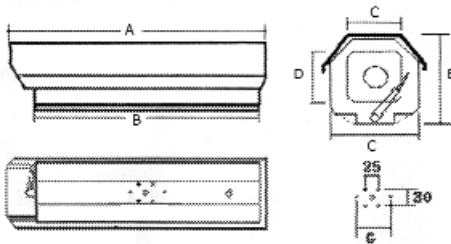

## Features:

- ❖ IP66 rated rugged housing
- ❖ Adjustable position bracket mount
- ❖ Aluminum alloy
- ❖ Heighten protective cover
- ❖ Adjustable mounting plate
- ❖ Can be used with pan/tilt mount
- ❖ For indoor/outdoor installation
- ❖ Side opening housing

## Dimensions:

## Specifications:

Model	SOH-BC 4712 / SOH-BC 4718(with optional wiper)
Supported cameras	Universal
Material	Aluminum
Color	Beige
Power	Input: 24V AC/12V DC / Output: 12V DC, 1.5A and 24V AC, 1.5A 37W
Operating conditions	-30°C ~ 50°C (-22°F ~ 122°F) Humidity 20 - 80% RH (non-condensing)
Heater and fan	Heater: 15°C turn on and 25°C turn off Fan: 35°C turn on and 25°C turn off
Environment	Indoor/outdoor
Protection rating	IP66
Approvals	RoHS
Dimensions (HxWxD)	250 x 100 x 90mm (9.8" x 3.9" x 3.5")
Weight	5.6lb/2.5kg including bracket