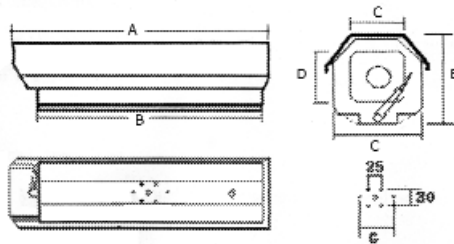

WatchNET

Integrated Digital Technologies

SOH-BC

Features:

- ❖ IP66 rated rugged housing
- ❖ Adjustable position bracket mount
- ❖ Aluminum alloy
- ❖ Heighten protective cover
- ❖ Adjustable mounting plate
- ❖ Can be used with pan/tilt mount
- ❖ For indoor/outdoor installation
- ❖ Side opening housing

Dimensions:

Specifications:

Model	SOH-BC 4712 / SOH-BC 4718(with optional wiper)
Supported cameras	Universal
Material	Aluminum
Color	Beige
Power	Input: 24V AC/12V DC
Operating conditions	-30°C ~ 50°C (-22°F ~ 122°F) Humidity 20 - 80% RH (non-condensing)
Heater and fan	Heater: 15°C turn on and 25°C turn off Fan: 35°C turn on and 25°C turn off
Environment	Indoor/outdoor
Protection rating	IP66
Approvals	RoHS
Dimensions (HxWxD)	250 x 100 x 90mm (9.8" x 3.9" x 3.5")
Weight	5.6lb/2.5kg including bracket