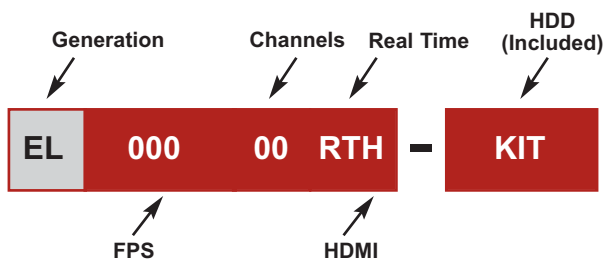

Model Reference Chart