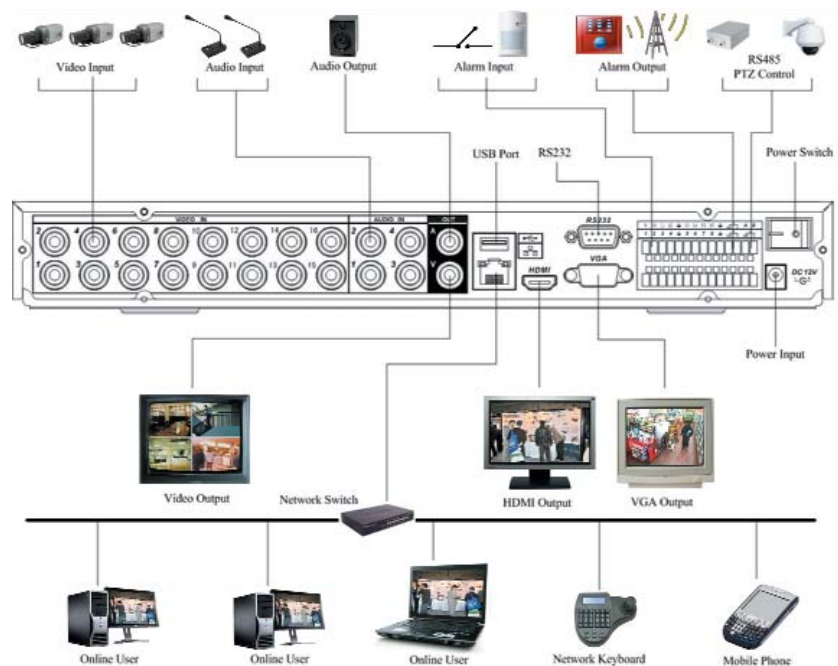

Connection Diagram