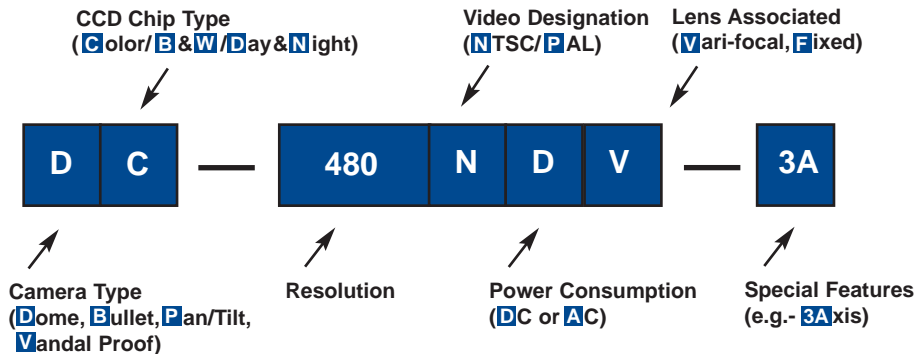

*For details of our life time warranty, please visit www.watchnetdvr.com.