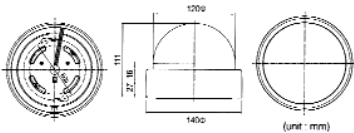

Specifications	NTSC(NCV)	PAL(PCV)
Power Source	AC24V / DC12V 300mA (AC24V)/450mA(DC12V)	DC12V 400mA
Size	SONY 1/3: Vertical Double Density Color CCD	
CCD	Total Pixels	811(H) x 508(V)
	Effective Pixels	768(H) x 494(V)
Sync	Horizontal Resolution	Color: 560TV Lines / B/W: 600TV Lines
	Scanning System	2:1 Interlace
O.S.D	Synchronization	Internal / Line Lock
	Frequency	Horizontal : 15.734 KHz, Vertical:59.94 Hz
LENS	English, French, German, Spanish, Italian	
	2.8 - 11mm Vari-focal LENS	
Resolution	Color: 560 TV Lines BW: 600 TV Lines	
E S/N (Y signal)	52 dB (AGC Off, Weight ON)	
L Min. Illumination	0.3Lux(40 IRE Color), 0.03Lux(40 IRE B/W), 0.0005Lux(40 IRE Sense-upX256)	
E White Balance	ATW / AWC / Manual / Outdoor / Indoor (1800°K ~10,500°K)	
C Electronic Shutter Speed	1/60 ~ 1/120,000 sec	
T Sens-up	AUTO / OFF AUTO / OFF (Selectable x2 ~ x256)	
R Gain Control	LOW / HIGH / OFF	
I DNR	ON / OFF (1-32 Level)	
C Privacy	ON / OFF (8 Zone)	
A V-REV/H-REV/Freeze/DIS	ON / OFF	
L Dynamic Range	52dB(x128)	
Sharpness	ON/OFF (Level Adjustable)	
Day & Night	COLOR / Black & White / AUTO / EXIT	
Digital Zoom	ON (x10) / OFF	
Storing Temperature/Humidity	-10°C ~ 60°C / 20% ~ 90% RH	
Environmental / Humidity	-10°C ~ 50°C / 30% ~ 80% RH	
Weight	Approx. 550g	