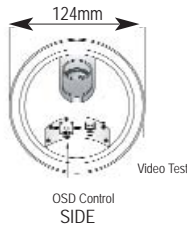

WatchNET

Integrated Digital Technologies

DW-NCV / DW-PCV

WDR True Day & Night Dome Camera

Features:

- ❖ Watchnet true optical WDR cameras deliver a balanced identifiable image with intense back light situations
- ❖ Digital Noise Reduction cuts down unwanted video noise and improve HDD recording capacity on DVRs
- ❖ OSD (On screen display menu) allows to configure a camera for custom settings
- ❖ 560 TV Lines
- ❖ 3.5mm ~ 16mm Lens

Dimensions:

1. Normal

2. WDR-ON

Model	DW-NCV / DW-PCV
Sensor	1/3" SONY Vertical Double Density Interline CCD
Total Pixels	NTSC=811(H) * 508(V) / PAL=795(H) * 595(V)
Effective Pixels	NTSC=768(H) * 494(V) / PAL=752(H) * 582(V)
Scanning System	2:1 Interlace
Synchronization	Internal
O.S.D	Built-in (English, Japanese, Spanish)
Dynamic Range	52dB
Backlight	WDR / BLC / OFF Selectable
Resolution	560TV Lines
S/N (Y signal)	52dB (AGC Off, Weight On)
Min. Illumination	0.001 Lux (Sens-up*128x) 0.00004Lux (Sens-up*256x)
White Balance	ATW / AWC / Manual / Outdoor / Indoor
Electronic Shutter Speed	AUTO(NTSC=1/50sec ~ 1/100,000sec / PAL=1/60sec ~ 1/120,000sec) / MANUAL / A.FLK
Sense-Up	AUTO (Selectable limit x2 ~ x256) / OFF
Gain Control	HIGH / LOW / OFF Selectable
DNR	OFF/ON (1-32 Level Adjustable)
Motion Detection	ON/OFF (8 Zone, ALARM Output)
Privacy	ON/OFF (8 Programmable Zones)
Mirror (H-REV)	ON/OFF
Flip (V-REV)	ON/OFF
Sharpness	ON/OFF (Level Adjustable)
D&N Selection	COLOR / BLACK & WHITE / AUTO / EXTERNAL
DIS	ON/OFF
Digital Zoom	ON (0 ~ 230 Level Adjustable) / OFF
Communication	RS-485 (Pelco-D Protocol) - Option
Power	DC 12V
Power Consumption	120mA
Lens	ResolutionDC Auto Iris Varifocal Lens(2.8mm-12mm)
Operating Temp./Humidity	-10°C ~ +50°C / RH 95% Max.
Storage Temp./Humidity	-20°C ~ +60°C / RH 95% Max.
Dimension	124mm(W) * 100mm(H) * 124mm(D)
Weight	500g