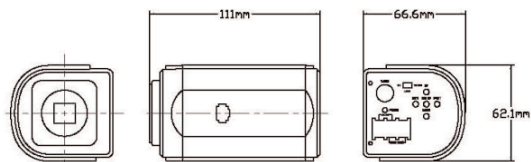

1. Normal

2. D-WDR-ON

XDD 550SBC	SPECIFICATIONS
Sensor	1/3" Sony Super HAD CCD
Total Pixels	NTSC=811(H)x508(V)/PAL=795(H)x595(V)
Effective Pixels	NTSC=768(H)x494(V)/PAL=7525(H)x582(V)
Scanning System	2:1 Interlace
Synchronization	Internal / Line Lock
O.S.D.	Available
Dynamic Range	52dB (*128)
Backlight	BLC / HSBLC / Off Selectable
Resolution	550 TV Lines (Color), 600 TV Lines (B&W)
S/N (Y signal)	52dB (AGC Off, Weight On)
Min. Illumination	0.0001Lux F.1.2 (Sens-up*258X)
White Balance	ATW/AWB/Indoor/Outdoor/Manual/AWC
Electronic Shutter Speed	1/60sec ~ 1/120,000sec
Sensefier	Auto/Fixed/Off (Selectable Limit*2~*258)
Gain Control	High/Middle/Low/Off Selectable
DNR	Off/On (1 ~ 50 Level Adjustable)
D-WDR	Indoor/Outdoor/Off
Motion Detection	On/Off (4 Zone, Alarm Output)
Privacy	On/Off (8 Zone)
Mirror	Off/Mirror/V-Rev/Rotate
Freeze	On / Off
Sharpness	0 ~ 31 (Level Adjustable)
D&N Selection	Color/Auto/Ext/BW
Digital Zoom	On (*32) / Off
Blemish Compensation	256 Point (Event 128 Point/ODD 128 Point)
Power	24 VAC / DC 12V
Power Consumption	120 mA
Lens	Auto Iris Lens supported
Operating Temp./Humid.	-10°C ~ +50°C / RH 95% Max
Storage Temp./Humid.	-20°C ~ +60°C / RH 95% Max
Weight	120g