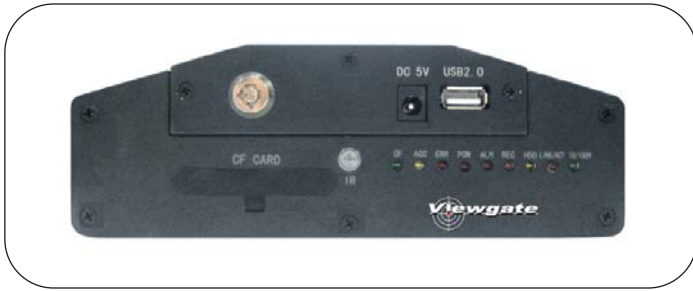

All accessories need to get the job done

MDVR5000 KIT & MDVR8000 KIT

High quality MPEG-4 recording/playback at full frame rate
4 CH & 8 CH video and synchronized audio
Built-in GPS for vehicle tracking
Removable hard disk bay
Optional WI-FI
6 "Alarm In" connections
USB port allows download & upload data
Flash Card used for software upgrades & uploading advertising clips
Works automatically when vehicle ignition is turned on

M-Lock box & keys

Enables you to lock up your mobile DVR when discretion is not an option
Made with high gauge steel for added protection
Front panel flips down for easy access when needed
Comes with 2 keys

M-HDD-BAY

Additional Hard drive bay for mobile units
Comes with power supply
USB port for direct downloading to computer or laptop
Takes a standard notebook hard drive
Hard drive not included

M-LCD-7

7" Video Monitor
View live video feed
Search video database
Use as a guide when backing up the vehicle

M-CONTROL PAN

Control box for mobile DVR
Mountable on dashboard
Easy access to all Mobile DVR functions
Key lock to protect unauthorized downloads
Control and change multi-media

12V DC 5000mA / 5V DC 2000mA Transformers