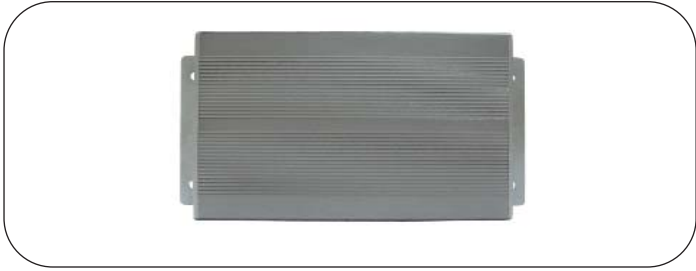

M-Lock box & keys

Enables you to lock up your mobile DVR when discretion is not an option
Made with high gauge steel for added protection
Front panel flips down for easy access when needed
Comes with 2 keys

M-HDD-BAY

Additional Hard drive bay for mobile units
Comes with power supply
USB port for direct downloading to computer or laptop
Takes a standard notebook hard drive
Hard drive not included

M-LCD-7

7" Video Monitor
View live video feed
Search video database
Use as a guide when backing up the vehicle

M-CONTROL PAN

Control box for mobile DVR
Mountable on dashboard
Easy access to all Mobile DVR functions
Key lock to protect unauthorized downloads
Control and change multi-media

12V DC 5000mA / 5V DC 2000mA Transformers