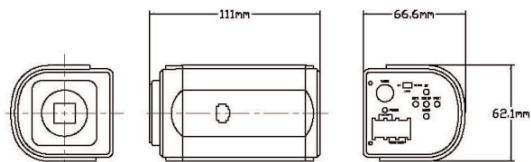

1. Normal

2. D-WDR-ON

XDD 550SBC	SPECIFICATIONS
Sensor	1/3" Sony Super HAD CCD
Total Pixels	NTSC=811(H)x508(V)/PAL=795(H)x595(V)
Effective Pixels	NTSC=768(H)x494(V)/PAL=7525(H)x582(V)
Scanning System	2:1 Interlace
Synchronization	Internal / Line Lock
O.S.D.	Available
Dynamic Range	52dB (*128)
Backlight	BLC / HSBLC / Off Selectable
Resolution	550 TV Lines (Color), 600 TV Lines (B&W)
S/N (Y signal)	52dB (AGC Off, Weight On)
Min. Illumination	0.0001Lux F.1.2 (Sens-up*258X)
White Balance	ATW/AWB/Indoor/Outdoor/Manual/AWC
Electronic Shutter Speed	1/60sec ~ 1/120,000sec
Sensefier	Auto/Fixed/Off (Selectable Limit*2~*258)
Gain Control	High/Middle/Low/Off Selectable
DNR	Off/On (1 ~ 50 Level Adjustable)
D-WDR	Indoor/Outdoor/Off
Motion Detection	On/Off (4 Zone, Alarm Output)
Privacy	On/Off (8 Zone)
Mirror	Off/Mirror/V-Rev/Rotate
Freeze	On / Off
Sharpness	0 ~ 31 (Level Adjustable)
D&N Selection	Color/Auto/Ext/BW
Digital Zoom	On (*32) / Off
Blemish Compensation	256 Point (Event 128 Point/ODD 128 Point)
Power	24 VAC / DC 12V
Power Consumption	120 mA
Lens	Auto Iris Lens supported
Operating Temp./Humid.	-10°C ~ +50°C / RH 95% Max
Storage Temp./Humid.	-20°C ~ +60°C / RH 95% Max
Weight	120g