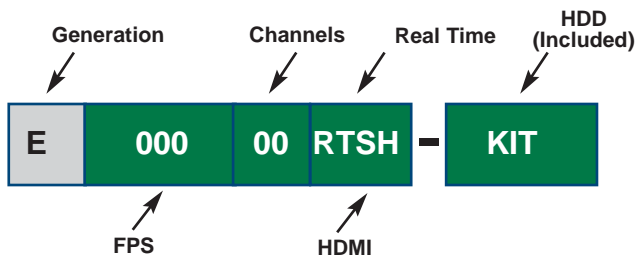

All product specifications on this brochure are subject to change without notice.

Model Reference Chart