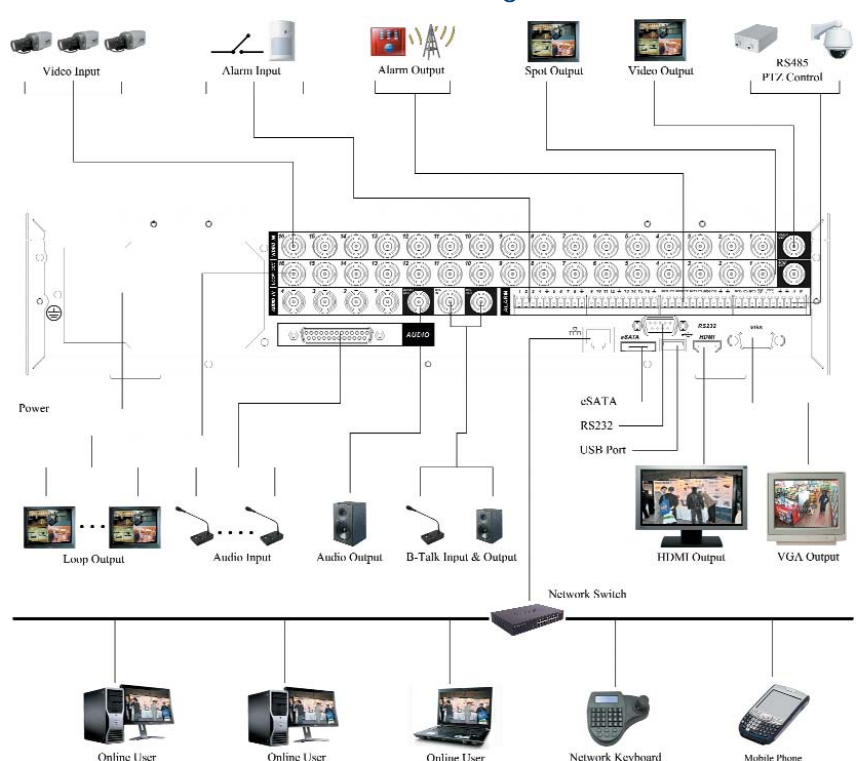

Connection Diagram