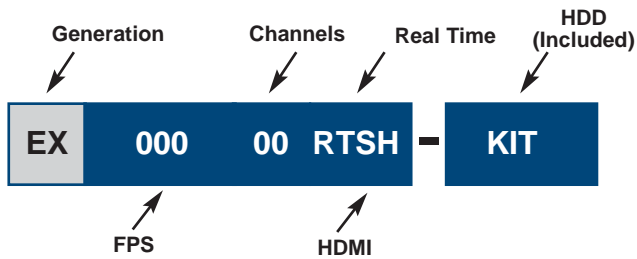

All product specifications on this brochure are subject to change without notice.

Model Reference Chart