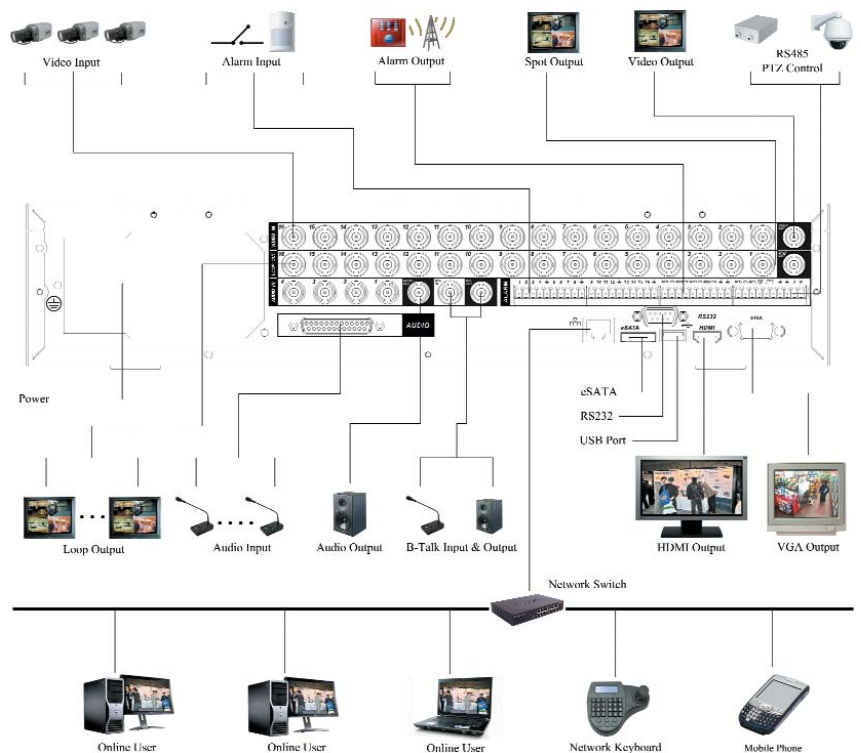

Connection Diagram